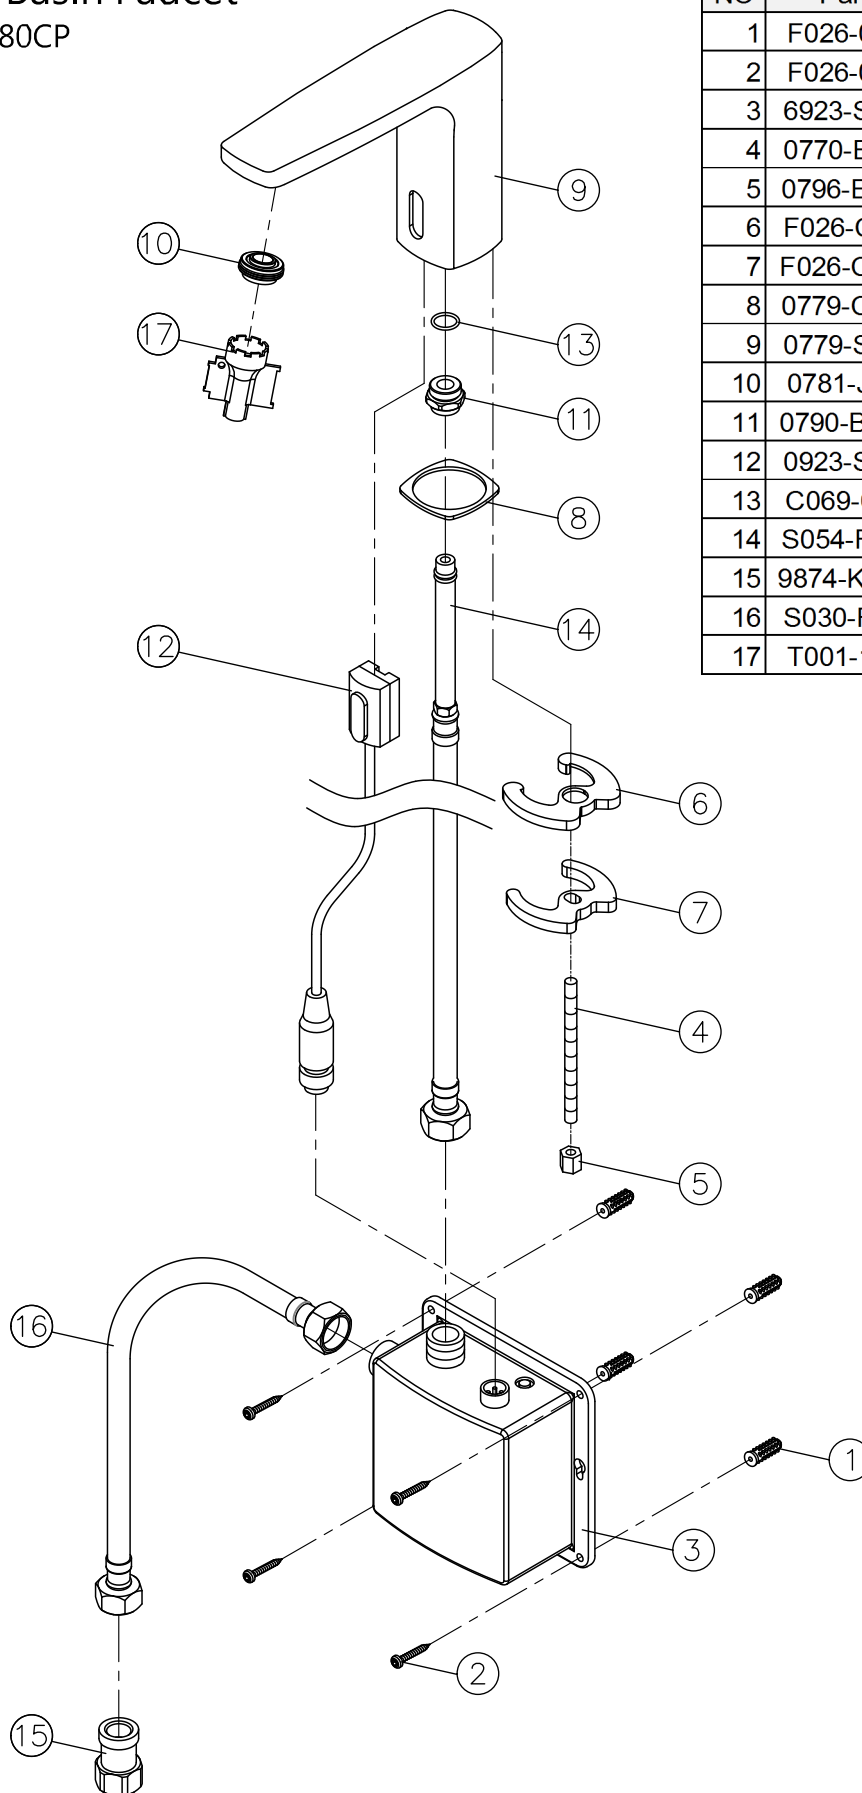

Pan 2

Sensor Basin Faucet 9779-S0-80CP

NO	Part NO.	Part Name	QTY
1	F026-00-7500	Plastic Anchor	4
2	F026-04-5400	Screw	4
3	6923-SR-8000	Valve Control Box	1
4	0770-EH-5400	Mounting Bolt	1
5	0796-E8-68RB	Hex Nut	1
6	F026-C7-5100	Rubber Washer	1
7	F026-C9-55CN	Mounting Bracket	1
8	0779-CC-7600	Adhesive Foam	1
9	0779-S0-64CJ	Faucet Body	1
10	0781-JH-7900	Aerator	1
11	0790-BK-62RB	Connector	1
12	0923-SD-7900	Sensor	1
13	C069-00-5101	O-Ring	1
14	S054-FM-79F0	Braided Hose	1
15	9874-KB-80CR	Connector	1
16	S030-FF-79F0	Braided Hose	1
17	T001-14-7513	Key	1