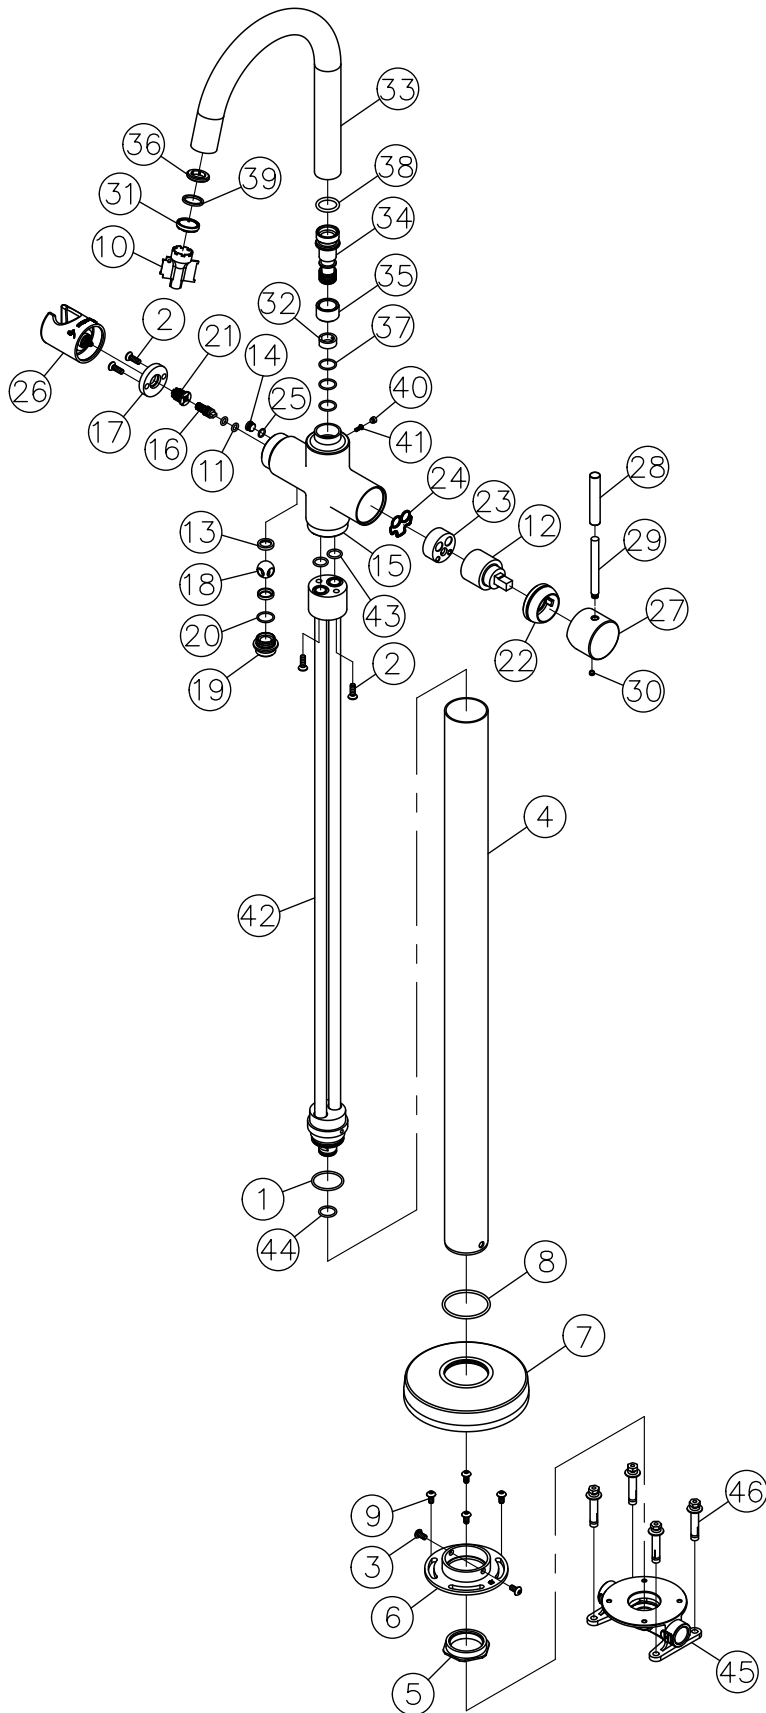

Function

Floor-Mounted Bath Mixer 6796-U1-80P1

NO	Part NO.	Part Name	QTY
1	0502-32-5100	O-Ring	1
2	0697-ZT-5400	Countersunk Head Bolt	4
3	0700-CQ-5400	Button Head Bolt	2
4	0796-UF-54CP	Outer Tube	1
5	0796-US-68RB	Locking Nut	1
6	0796-UT-22CR	Fixing Nut	1
7	0796-UU-22CP	Decorative Cover	1
8	0880-Y1-5100	O-Ring	1
9	F087-00-5400	Phillips Head Bolt	4
10	T001-14-7513	Key Tool	1
11	0299-B3-5100	O-Ring	2
12	0770-9H-7900	Ceramic Cartridge	1
13	0777-BH-7500	Teflon Gasket	2
14	0777-UK-68RB	Sealing Plug	1
15	0796-UA-22CP	Main Body	1
16	0796-UB-68RB	Diverter Spindle	1
17	0796-UC-7500	Retaining Spacer	1
18	0796-UH-68CP	Diverting Ball	1
19	0796-UJ-68CR	Connector	1
20	0874-9D-5101	O-Ring	1
21	0874-DG-7500	Teeth Housing	1
22	0909-D1-22CP	Bonnet Nut	1
23	0757-CX-7900	Cartridge Base	1
24	0904-CW-5101	Rubber Gasket	1
25	C183-00-5100	O-Ring	1
26	6796-UG-7831	Diverter Handle	1
27	0796-UN-68CP	Handle	1
28	0796-UP-7531	Lever Sleeve	1
29	0909-D3-68CP	Handle Lever	1
30	F026-49-5400	Set Screw	1
31	0781-JG-7900	Aerator	1
32	0796-UQ-7500	Plastic C-Clip	1
33	0796-UR-77CP	Spout	1
34	0796-UV-68RB	Spout Connector	1
35	0796-UW-7500	Gasket	1
36	0796-UY-68RB	Aerator Insert	1
37	0874-9D-5100	O-Ring	3
38	C074-02-5100	O-Ring	1
39	D027-00-5101	Rubber Gasket	1
40	D015-00-7500	Black Silicone Plug	1
41	F027-00-5400	Phillips Head Bolt	1
42	6796-UK-7800	Inner Tube Assembly	1
43	C095-00-5100	O-Ring	2
44	C165-00-5100	O-Ring	1
45	0926-UK-09RB	Shoe Elbow Stand	1
46	F127-00-7900	Sleeve Anchor	4