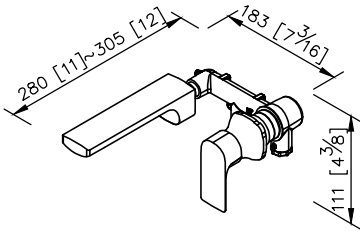

Wall-Mounted Basin Mixer
5790-X2-80CP

1. Brass meets JIS 3771 standard.
2. Premium metal construction for durability.
3. Justime finishes resist corrosion and tarnish.
4. Finish meets the standard of ASTM-SC2.
5. Use lead-free copper material.
6. Thread: G 1/2.
7. Coordinates with other products in Arch 2 collection.

unit: mm[inch]