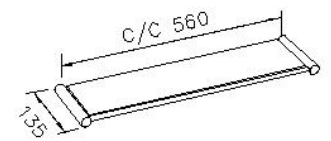

Still One

Shelf With Rail 6806-71-81S1

INTRODUCTION:

The compact brushed base was designed with column shape, staggered lines disseminate a real sense of stability.

DESCRIPTION:

1. Stainless Steel body meets SUS 304 standard.
2. Premium metal construction for durability.
3. Justime finishes resist corrosion and tarnish.
4. The simply design concept could be collocated with diverse space.
5. Correctly installed product's loading is 4 kgf.
6. The size of glass : 5*105*430mm.
7. Tempered glass increase the safe and steady to the users.
8. Coordinates with other products in 6806 collection.

unit:mm

Certification:

Fixing Kits:

1. Hex Key 1/8" *1
- Plastic Anchors *1
Material of Wall Mount Bracket: Copper JIS3604 *1
Zinc Coated Bolt *1

AWARD: